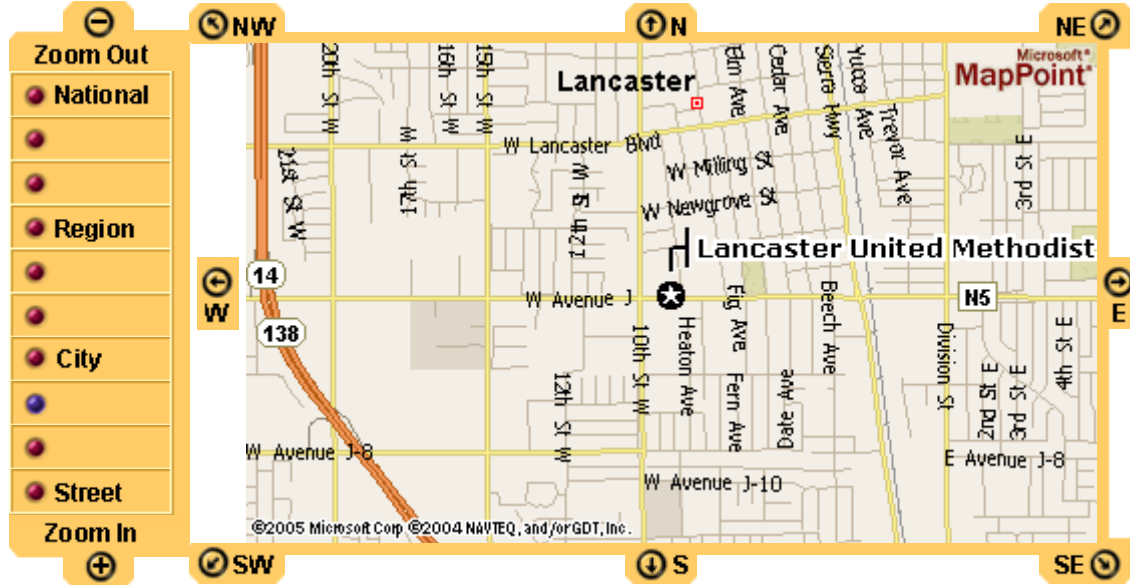

Maps & Driving Directions

Home → [Yellow Pages](#) → [Listings](#) → Map

Maps

Lancaster United Methodist Children's Center

918 West Avenue J, Lancaster, CA 93534

(661) 942-0812

[business profile](#) | [map](#) | [driving directions](#) | [save](#)

Appears in the Categories:

[Elementary & Secondary Education](#), [Elementary Schools](#), [Methodist Churches](#), [Preschools & Kindergartens](#)

Search for nearby businesses with [Map-Based Search](#)

Map Size: Small [Medium](#) [Large](#) [Print-Friendly Version](#)

Click map to recenter.

Click compass directions to move map.

Use Subject to [License / Copyright](#)

These maps and driving directions are provided for general reference purposes only. No representation is made or warranty is given as to their content or the reliability thereof. User assumes all risk of use. Verizon Directories Corp., its affiliates and suppliers assume no responsibility for any loss or delay resulting from such use. Please call ahead to verify the location and directions.